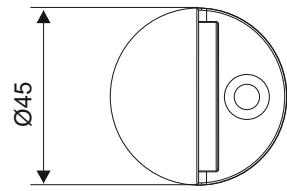

Door Accessories
Door Stopper

Half moon door stopper

Specifications:

- Body material: Zinc alloy with rubber cushion
- Height 28mm x Ø45mm
- Anchor pin and screw for floor fixing

Technical Specifications

SKU's	Description	Finish
YDS-10-SS	Half Moon Door Stopper SN Finish	Satin Steel
YDS-10-AB	Half Moon Door Stopper AB Finish	Antique Brass
YDS-10-PRG	Half Moon Door Stopper PVD RG Finish	Rose Gold PVD
YDS-10-PBM	Half Moon Door Stopper PVD BM Finish	Black Matt PVD

Door Accessories
Tower bolt

Wien (Square tower bolt)

Specifications:

- Body material: SS202
- 7.5 Rod diameter
- Size: 4inch, 6inch, 8inch, 10inch, 12inch
- Finish: Stainless steel, Antique brass

Technical Specifications