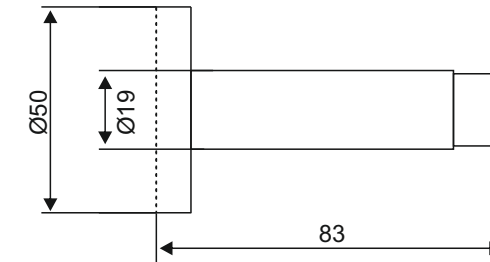

Door Accessories
Door Stopper

Wall mounted door stopper

Specifications:

- Body material: SS304 with rubber cushion
- Base Ø50mm
- Total length with base and rubber 83mm, Ø19mm
- Concealed screw fixing

Technical Specifications

Door Accessories
Tower bolt

Wien (Square tower bolt)

Specifications:

- Body material: SS202
- 7.5 Rod diameter
- Size: 4inch, 6inch, 8inch, 10inch, 12inch
- Finish: Stainless steel, Antique brass

Technical Specifications