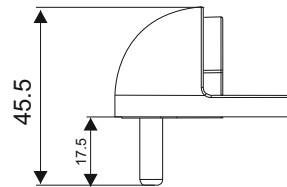

Door Accessories
Door Stopper

Half moon door stopper

Specifications:

- Body material: Zinc alloy with rubber cushion
- Height 28mm x Ø45mm
- Anchor pin and screw for floor fixing

Technical Specifications

SKU's	Description	Finish
YDS-10-SS	Half Moon Door Stopper SN Finish	Satin Steel
YDS-10-AB	Half Moon Door Stopper AB Finish	Antique Brass
YDS-10-PRG	Half Moon Door Stopper PVD RG Finish	Rose Gold PVD
YDS-10-PBM	Half Moon Door Stopper PVD BM Finish	Black Matt PVD

Door Accessories
Tower bolt

Wien (Square tower bolt)

Specifications:

- Body material: SS202
- 7.5 Rod diameter
- Size: 4inch, 6inch, 8inch, 10inch, 12inch
- Finish: Stainless steel, Antique brass

Technical Specifications