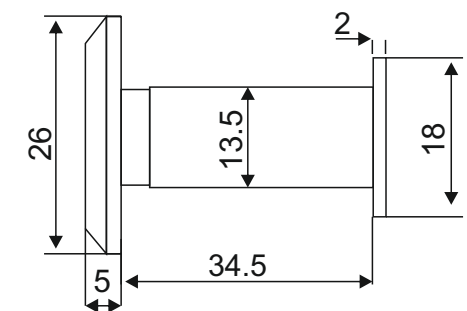

Technical Specifications

SKU's	Description	Finish
V0401A US15	Door Viewer 180° Angle (SN)	Chrome Polish
V0401A US5	180° Angle Door Viewer; Brass Body & Plastic Lens (AB)	Antique Brass