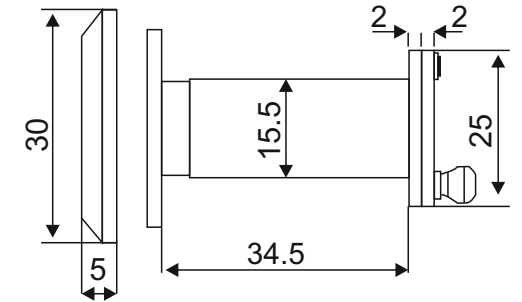

Door Accessories
Door Viewer

200° Door Viewer

Specifications:

- Body material: Brass
- Glass Lens
- 200 angle door viewer

Technical Specifications

SKU's	Description	Finish
V0403 US15	200° Angle Door Viewer; Brass Body & Plastic Lens, with Cover, US15; Fit Door Thickness 35-60mm	Chrome Polish
V0403 US5	200° Angle Door Viewer; Brass Body & Plastic Lens, with Cover, US5; Fit Door Thickness 35-60mm	Antique Brass

Door Accessories

Tower bolt

Kazan (Half round tower bolt)

Specifications:

- Body material: Brass
- 7.5 Rod diameter
- Size: 4inch, 6inch, 8inch, 10inch, 12inch
- Finish: Stainless steel, Antique brass

Technical Specifications

Door Accessories
Tower bolt

Wien (Square tower bolt)

Specifications:

- Body material: SS202
- 7.5 Rod diameter
- Size: 4inch, 6inch, 8inch, 10inch, 12inch
- Finish: Stainless steel, Antique brass

Technical Specifications

Door Accessories

Tower bolt

Visby (Regular tower bolt)

Specifications:

- Body material: SS202
- 10 Rod diameter
- Size: 4inch, 6inch, 8inch, 10inch, 12inch
- Finish: Stainless steel

Technical Specifications