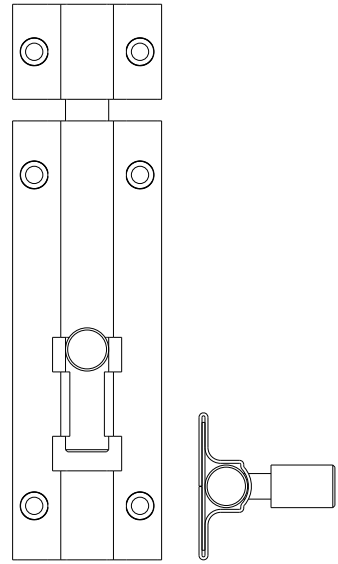

Door Accessories

Tower bolt

Kazan (Half round tower bolt)

Specifications:

- Body material: Brass
- 7.5 Rod diameter
- Size: 4inch, 6inch, 8inch, 10inch, 12inch
- Finish: Stainless steel, Antique brass

Technical Specifications

SKU's	Description	Finish
YTB-4HR-SS	4", Half Round Tower Bolt, SS	Satin Steel
YTB-4HR-AB	4", Half Round Tower Bolt, AB	Antique Brass
YTB-6HR-SS	6", Half Round Tower Bolt, SS	Satin Steel
YTB-6HR-AB	6", Half Round Tower Bolt, AB	Antique Brass
YTB-8HR-SS	8", Half Round Tower Bolt, SS	Satin Steel
YTB-8HR-AB	8", Half Round Tower Bolt, AB	Antique Brass
YTB-10HR-SS	10", Half Round Tower Bolt, SS	Satin Steel
YTB-10HR-AB	10", Half Round Tower Bolt, AB	Antique Brass
YTB-12HR-SS	12", Half Round Tower Bolt, SS	Satin Steel
YTB-12HR-AB	12", Half Round Tower Bolt, AB	Antique Brass

Door Accessories
Tower bolt

Lienz (Regular tower bolt)

Specifications:

- Body material: Brass
- 10 Rod diameter
- Size: 4inch, 6inch, 8inch, 10inch, 12inch
- Finish: Stainless steel, Antique brass

Technical Specifications

Door Accessories
Tower bolt

Wien (Square tower bolt)

Specifications:

- Body material: SS202
- 7.5 Rod diameter
- Size: 4inch, 6inch, 8inch, 10inch, 12inch
- Finish: Stainless steel, Antique brass

Technical Specifications