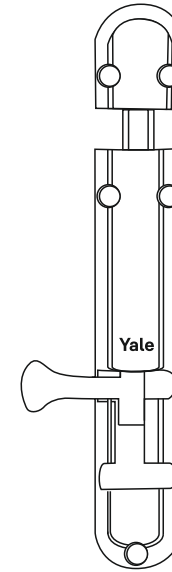

Door Accessories

Tower bolt

Kazan (Half round tower bolt)

Specifications:

- Body material: Brass
- 7.5 Rod diameter
- Size: 4inch, 6inch, 8inch, 10inch, 12inch
- Finish: Stainless steel, Antique brass

Technical Specifications

SKU's	Description	Finish
YTB-4HR-SS	4", Half Round Tower Bolt, SS	Satin Steel
YTB-4HR-AB	4", Half Round Tower Bolt, AB	Antique Brass
YTB-6HR-SS	6", Half Round Tower Bolt, SS	Satin Steel
YTB-6HR-AB	6", Half Round Tower Bolt, AB	Antique Brass
YTB-8HR-SS	8", Half Round Tower Bolt, SS	Satin Steel
YTB-8HR-AB	8", Half Round Tower Bolt, AB	Antique Brass
YTB-10HR-SS	10", Half Round Tower Bolt, SS	Satin Steel
YTB-10HR-AB	10", Half Round Tower Bolt, AB	Antique Brass
YTB-12HR-SS	12", Half Round Tower Bolt, SS	Satin Steel
YTB-12HR-AB	12", Half Round Tower Bolt, AB	Antique Brass

Door Accessories
Tower bolt

Lienz (Regular tower bolt)

Specifications:

- Body material: Brass
- 10 Rod diameter
- Size: 4inch, 6inch, 8inch, 10inch, 12inch
- Finish: Stainless steel, Antique brass

Technical Specifications

Door Accessories
Tower bolt

Wien (Square tower bolt)

Specifications:

- Body material: SS202
- 7.5 Rod diameter
- Size: 4inch, 6inch, 8inch, 10inch, 12inch
- Finish: Stainless steel, Antique brass

Technical Specifications