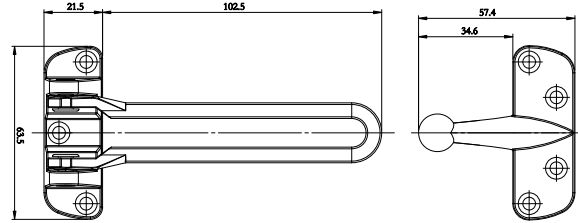

Door Accessories
Door Viewer

200° Door Viewer

Specifications:

- Body material: Brass
- Glass Lens
- 200 angle door viewer

Technical Specifications

SKU's	Description	Finish
V0403 US15	200° Angle Door Viewer; Brass Body & Plastic Lens, with Cover, US15; Fit Door Thickness 35-60mm	Chrome Polish
V0403 US5	200° Angle Door Viewer; Brass Body & Plastic Lens, with Cover, US5; Fit Door Thickness 35-60mm	Antique Brass

180° Door Viewer

Specifications:

- Body material: Brass
- Glass Lens
- 180 angle door viewer

Technical Specifications

SKU's	Description	Finish
V0401A US15	Door Viewer 180° Angle (SN)	Chrome Polish
V0401A US5	180° Angle Door Viewer; Brass Body & Plastic Lens (AB)	Antique Brass

Door Accessories

Door guard

Specifications:

- Body material: Zinc alloy
- 122.5mm length door guard

Technical Specifications

SKU's	Description	Finish
V18L US26D	V18L x US26D Door Guard Visual Packed	Satin Steel
V18L US5	Security Door Guard (AB) (Visual Pack)	Antique Brass

Door Accessories

Tower bolt

Kazan (Half round tower bolt)

Specifications:

- Body material: Brass
- 7.5 Rod diameter
- Size: 4inch, 6inch, 8inch, 10inch, 12inch
- Finish: Stainless steel, Antique brass

Technical Specifications