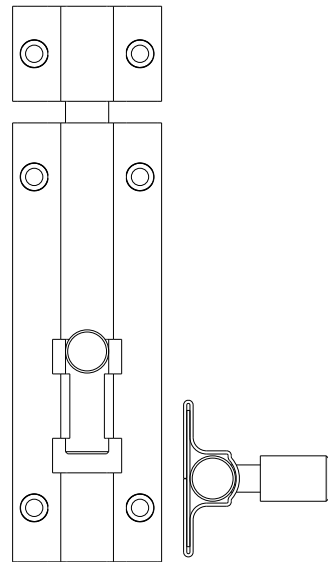

Door Accessories

Tower bolt

Kazan (Half round tower bolt)

Specifications:

- Body material: Brass
- 7.5 Rod diameter
- Size: 4inch, 6inch, 8inch, 10inch, 12inch
- Finish: Stainless steel, Antique brass

Technical Specifications

Door Accessories
Tower bolt

Wien (Square tower bolt)

Specifications:

- Body material: SS202
- 7.5 Rod diameter
- Size: 4inch, 6inch, 8inch, 10inch, 12inch
- Finish: Stainless steel, Antique brass

Technical Specifications

SKU's	Description	Finish
YTB-4SQ-SS	4", Square Tower Bolt, SS	Satin Steel
YTB-4SQ-AB	4", Square Tower Bolt, AB	Antique Brass
YTB-6SQ-SS	6", Square Tower Bolt, SS	Satin Steel
YTB-6SQ-AB	6", Square Tower Bolt, AB	Antique Brass
YTB-8SQ-SS	8", Square Tower Bolt, SS	Satin Steel
YTB-8SQ-AB	8", Square Tower Bolt, AB	Antique Brass
YTB-10SQ-SS	10", Square Tower Bolt, SS	Satin Steel
YTB-10SQ-AB	10", Square Tower Bolt, AB	Antique Brass
YTB-12SQ-SS	12", Square Tower Bolt, SS	Satin Steel
YTB-12SQ-AB	12", Square Tower Bolt, AB	Antique Brass

Door Accessories

Tower bolt

Visby (Regular tower bolt)

Specifications:

- Body material: SS202
- 10 Rod diameter
- Size: 4inch, 6inch, 8inch, 10inch, 12inch
- Finish: Stainless steel

Technical Specifications