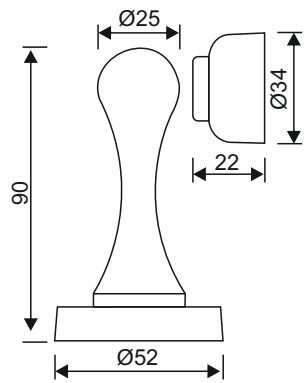

Technical Specifications

SKU's	Description	Finish
DS933-US15	Magnetic Door Stop SS304 Material SS Finish	Satin Steel
DS933-US5	Magnetic Door Stop SS304 Material AB Finish	Antique Brass