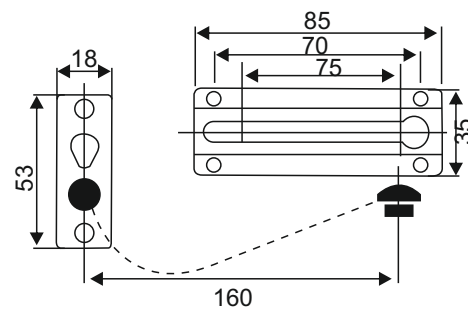

Technical Specifications