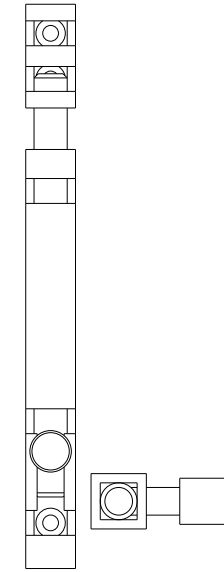

Door Accessories

Tower bolt

Kazan (Half round tower bolt)

Specifications:

- Body material: Brass
- 7.5 Rod diameter
- Size: 4inch, 6inch, 8inch, 10inch, 12inch
- Finish: Stainless steel, Antique brass

Technical Specifications

Door Accessories
Tower bolt

Lienz (Regular tower bolt)

Specifications:

- Body material: Brass
- 10 Rod diameter
- Size: 4inch, 6inch, 8inch, 10inch, 12inch
- Finish: Stainless steel, Antique brass

Technical Specifications

SKU's	Description	Finish
YTB-4RG-SS	4", Regular Tower Bolt, SS	Satin Steel
YTB-4RG-AB	4", Regular Tower Bolt, AB	Antique Brass
YTB-6RG-SS	6", Regular Tower Bolt, SS	Satin Steel
YTB-6RG-AB	6", Regular Tower Bolt, AB	Antique Brass
YTB-8RG-SS	8", Regular Tower Bolt, SS	Satin Steel
YTB-8RG-AB	8", Regular Tower Bolt, AB	Antique Brass
YTB-10RG-SS	10", Regular Tower Bolt, SS	Satin Steel
YTB-10RG-AB	10", Regular Tower Bolt, AB	Antique Brass
YTB-12RG-SS	12", Regular Tower Bolt, SS	Satin Steel
YTB-12RG-AB	12", Regular Tower Bolt, AB	Antique Brass

Door Accessories
Tower bolt

Wien (Square tower bolt)

Specifications:

- Body material: SS202
- 7.5 Rod diameter
- Size: 4inch, 6inch, 8inch, 10inch, 12inch
- Finish: Stainless steel, Antique brass

Technical Specifications